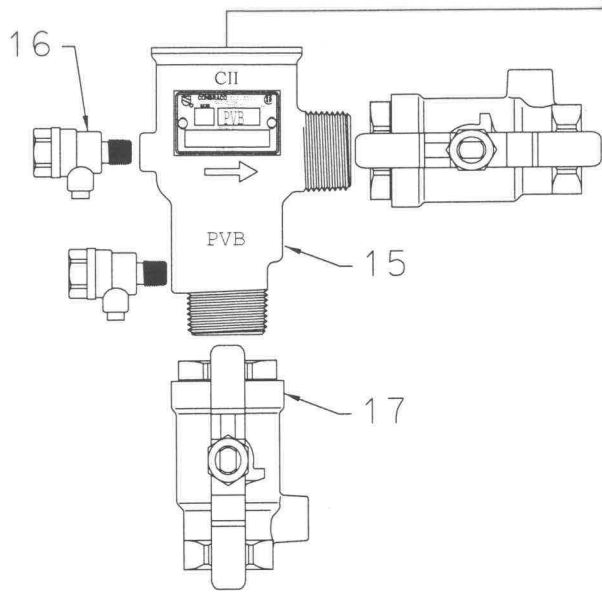

 **CONBRACO**
Industries, Inc.

SERIES 4V-500
1/2" - 2"
Pressure Type Vacuum Breaker

SERIES 4V-500

1/2" - 1 1/2" PVB

2" PVB

CONBRACO PVB SERIES PARTS LIST

ITEM NO.	DESCRIPTION	QTY	PART NUMBERS					
			1/2" PVB 4V-503-02	3/4" PVB 4V-504-02	1" PVB 4V-505-02	1-1/4" PVB 4V-506-02	1-1/2" PVB 4V-507-02	2" PVB 4V-508-02
1	Canopy Screw	2	B-2309-00	B-2309-00	B-2309-00	B-1864-00	B-1864-00	B-1864-00
2	Canopy	1	F-3129-08	F-3129-08	F-3129-08	E-2234-08	E-2234-08	E-2787-00
3	Cap Screw	1	B-2308-00	B-2308-00	B-2308-00	B-2308-00	B-2308-00	B-2308-00
4	Cap	1	F-3133-00	F-3133-00	F-3133-00	F-3197-00	F-3197-00	F-3237-00
5	Cap O-Ring	1	D-3650-00	D-3650-00	D-3650-00	D-3821-00	D-3821-00	D-3906-00
6	Cap Spring	1	A-2147-00	A-2147-00	A-2147-00	A-1969-00	A-1969-00	A-1969-00
7	Cap Washer	1	E-2417-00	E-2417-00	E-2417-00	E-2479-00	E-2479-00	E-2479-00
8	Cap Nut	1	C-1594-00	C-1594-00	C-1594-00	C-1991-00	C-1991-00	N/A
9	Freeze Plug	1	K-3825-06	K-3825-06	K-3825-06	K-3825-06	K-3825-06	K-3825-06
10	Freeze Spring	1	A-1968-00	A-1968-00	A-1968-00	A-1968-00	A-1968-00	A-1968-00
11	Freeze Ball	1	I-6183-00	I-6183-00	I-6183-00	I-6183-00	I-6183-00	I-6183-00
12	Float O-Ring	1	D-3649-00	D-3649-00	D-3649-00	D-3650-00	D-3650-00	D-2040-00
13	Float	1	K-3815-00	K-3815-00	K-3815-00	K-3900-00	K-3900-00	K-3957-00
14	Check Valve	1	F-3135-00	F-3135-00	F-3134-00	F-3230-00	F-3230-00	N/A
15	PVB Body	1	Q-5541-05	Q-5542-05	Q-5540-05	Q-5607-05	Q-5608-05	Q-5646-05
16	Test Cock	2	78-257-01	78-257-01	78-257-01	78-258-01	78-258-01	78-258-01
17	Ball Valve	2	7B-103-31	7B-104-31	7B-105-31	7B-106-31	7B-107-31	7B-108-31
18	Check Valve O-Ring	1	N/A	N/A	N/A	D-3895-00	D-3895-00	N/A
19	Check Valve Retainer	1	N/A	N/A	N/A	F-3747-00	F-3747-00	N/A
20	Retainer O-Ring	1	N/A	N/A	N/A	D-2039-00	D-2039-00	N/A
21	Disc Retainer	1	N/A	N/A	N/A	N/A	N/A	K-4348-00
22	Seat Disc	1	N/A	N/A	N/A	N/A	N/A	D-4454-00
23	Plug	1	N/A	N/A	N/A	N/A	N/A	K-4349-06
24	Check Valve Guide	1	N/A	N/A	N/A	N/A	N/A	E-2242-00
25	Check Valve Screw	1	N/A	N/A	N/A	N/A	N/A	B-1878-00
26	Replaceable Seat	1	N/A	N/A	N/A	N/A	N/A	F-3748-00
27	Seat O-Ring	1	N/A	N/A	N/A	N/A	N/A	D-2556-00
28	Check Valve Spring	1	N/A	N/A	N/A	N/A	N/A	A-1701-00
29	Disc Retainer Guide	1	N/A	N/A	N/A	N/A	N/A	L-6162-00
	Check Valve Repair Kit (1/2"-1": Items 5 & 14) (1 1/4"-1 1/2": Items 5,14,18-20)	1	4V-500-01	4V-500-01	4V-500-02	4V-500-06	4V-500-06	N/A
	Check Valve & Seat Repair Kit (Items 21-27)	1	N/A	N/A	N/A	N/A	N/A	4V-500-07
	Cap & Float Ass'y Repair Kit (Items 3-13)	1	4V-500-03	4V-500-03	4V-500-03	4V-500-05	4V-500-05	4V-500-09