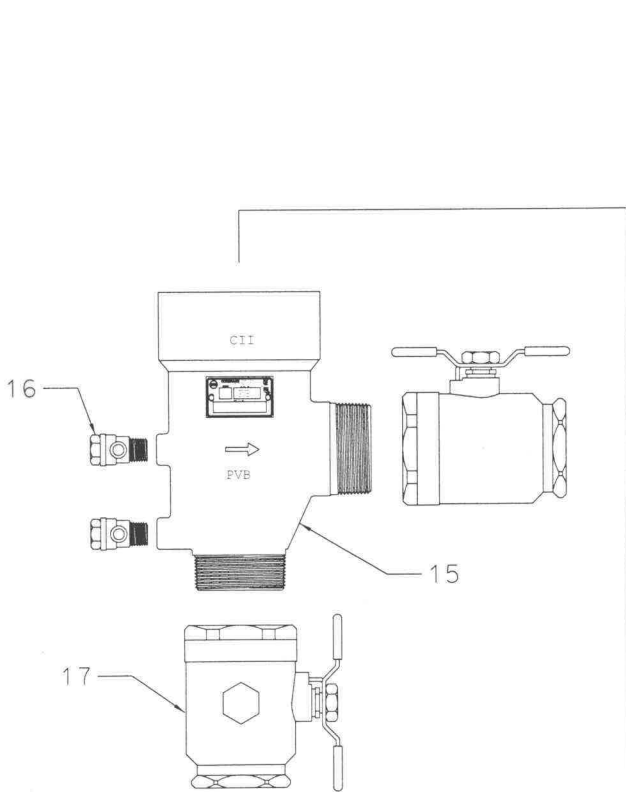

 **CONBRACO**
Industries, Inc.

SERIES 4V-500
1/2" - 2"
Pressure Type Vacuum Breaker

SERIES 4V-500

1/2" - 1 1/2" PVB

2" PVB

CONBRACO PVB SERIES PARTS LIST

ITEM NO.	DESCRIPTION	QTY	PART NUMBERS					
			1/2" PVB 4V-503-02	3/4" PVB 4V-504-02	1" PVB 4V-505-02	1-1/4" PVB 4V-506-02	1-1/2" PVB 4V-507-02	2" PVB 4V-508-02
1	Canopy Screw	2	B-2309-00	B-2309-00	B-2309-00	B-1864-00	B-1864-00	B-1864-00
2	Canopy	1	F-3129-08	F-3129-08	F-3129-08	E-2234-08	E-2234-08	E-2787-00
3	Cap Screw	1	B-2308-00	B-2308-00	B-2308-00	B-2308-00	B-2308-00	B-2308-00
4	Cap	1	F-3133-00	F-3133-00	F-3133-00	F-3197-00	F-3197-00	F-3237-00
5	Cap O-Ring	1	D-3650-00	D-3650-00	D-3650-00	D-3821-00	D-3821-00	D-3906-00
6	Cap Spring	1	A-2147-00	A-2147-00	A-2147-00	A-1969-00	A-1969-00	A-1969-00
7	Cap Washer	1	E-2417-00	E-2417-00	E-2417-00	E-2479-00	E-2479-00	E-2479-00
8	Cap Nut	1	C-1594-00	C-1594-00	C-1594-00	C-1991-00	C-1991-00	N/A
9	Freeze Plug	1	K-3825-06	K-3825-06	K-3825-06	K-3825-06	K-3825-06	K-3825-06
10	Freeze Spring	1	A-1968-00	A-1968-00	A-1968-00	A-1968-00	A-1968-00	A-1968-00
11	Freeze Ball	1	I-6183-00	I-6183-00	I-6183-00	I-6183-00	I-6183-00	I-6183-00
12	Float O-Ring	1	D-3649-00	D-3649-00	D-3649-00	D-3650-00	D-3650-00	D-2040-00
13	Float	1	K-3815-00	K-3815-00	K-3815-00	K-3900-00	K-3900-00	K-3957-00
14	Check Valve	1	F-3135-00	F-3135-00	F-3134-00	F-3230-00	F-3230-00	N/A
15	PVB Body	1	Q-5541-05	Q-5542-05	Q-5540-05	Q-5607-05	Q-5608-05	Q-5646-05
16	Test Cock	2	78-257-01	78-257-01	78-257-01	78-258-01	78-258-01	78-258-01
17	Ball Valve	2	7B-103-31	7B-104-31	7B-105-31	7B-106-31	7B-107-31	7B-108-31
18	Check Valve O-Ring	1	N/A	N/A	N/A	D-3895-00	D-3895-00	N/A
19	Check Valve Retainer	1	N/A	N/A	N/A	F-3747-00	F-3747-00	N/A
20	Retainer O-Ring	1	N/A	N/A	N/A	D-2039-00	D-2039-00	N/A
21	Disc Retainer	1	N/A	N/A	N/A	N/A	N/A	K-4348-00
22	Seat Disc	1	N/A	N/A	N/A	N/A	N/A	D-4454-00
23	Plug	1	N/A	N/A	N/A	N/A	N/A	K-4349-06
24	Check Valve Guide	1	N/A	N/A	N/A	N/A	N/A	E-2242-00
25	Check Valve Screw	1	N/A	N/A	N/A	N/A	N/A	B-1878-00
26	Replaceable Seat	1	N/A	N/A	N/A	N/A	N/A	F-3748-00
27	Seat O-Ring	1	N/A	N/A	N/A	N/A	N/A	D-2556-00
28	Check Valve Spring	1	N/A	N/A	N/A	N/A	N/A	A-1701-00
29	Disc Retainer Guide	1	N/A	N/A	N/A	N/A	N/A	L-6162-00
	Check Valve Repair Kit (1/2"-1": Items 5 & 14) (1 1/4"-1 1/2": Items 5,14,18-20)	1	4V-500-01	4V-500-01	4V-500-02	4V-500-06	4V-500-06	N/A
	Check Valve & Seat Repair Kit (Items 21-27)	1	N/A	N/A	N/A	N/A	N/A	4V-500-07
	Cap & Float Ass'y Repair Kit (Items 3-13)	1	4V-500-03	4V-500-03	4V-500-03	4V-500-05	4V-500-05	4V-500-09