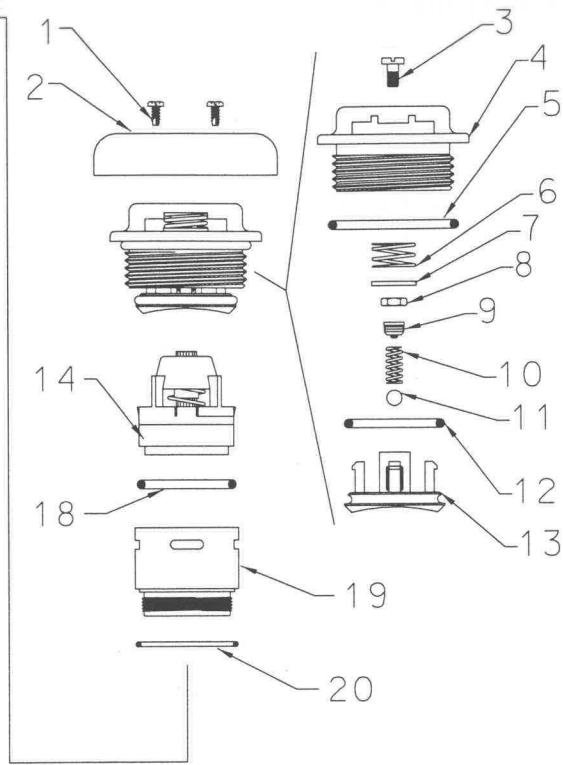

 **CONBRACO**
Industries, Inc.

SERIES 4V-500
1/2" - 2"
Pressure Type Vacuum Breaker

SERIES 4V-500

1/2" - 1 1/2" PVB

2" PVB

CONBRACO PVB SERIES PARTS LIST

ITEM NO.	DESCRIPTION	QTY	PART NUMBERS					
			1/2" PVB 4V-503-02	3/4" PVB 4V-504-02	1" PVB 4V-505-02	1-1/4" PVB 4V-506-02	1-1/2" PVB 4V-507-02	2" PVB 4V-508-02
1	Canopy Screw	2	B-2309-00	B-2309-00	B-2309-00	B-1864-00	B-1864-00	B-1864-00
2	Canopy	1	F-3129-08	F-3129-08	F-3129-08	E-2234-08	E-2234-08	E-2787-00
3	Cap Screw	1	B-2308-00	B-2308-00	B-2308-00	B-2308-00	B-2308-00	B-2308-00
4	Cap	1	F-3133-00	F-3133-00	F-3133-00	F-3197-00	F-3197-00	F-3237-00
5	Cap O-Ring	1	D-3650-00	D-3650-00	D-3650-00	D-3821-00	D-3821-00	D-3906-00
6	Cap Spring	1	A-2147-00	A-2147-00	A-2147-00	A-1969-00	A-1969-00	A-1969-00
7	Cap Washer	1	E-2417-00	E-2417-00	E-2417-00	E-2479-00	E-2479-00	E-2479-00
8	Cap Nut	1	C-1594-00	C-1594-00	C-1594-00	C-1991-00	C-1991-00	N/A
9	Freeze Plug	1	K-3825-06	K-3825-06	K-3825-06	K-3825-06	K-3825-06	K-3825-06
10	Freeze Spring	1	A-1968-00	A-1968-00	A-1968-00	A-1968-00	A-1968-00	A-1968-00
11	Freeze Ball	1	I-6183-00	I-6183-00	I-6183-00	I-6183-00	I-6183-00	I-6183-00
12	Float O-Ring	1	D-3649-00	D-3649-00	D-3649-00	D-3650-00	D-3650-00	D-2040-00
13	Float	1	K-3815-00	K-3815-00	K-3815-00	K-3900-00	K-3900-00	K-3957-00
14	Check Valve	1	F-3135-00	F-3135-00	F-3134-00	F-3230-00	F-3230-00	N/A
15	PVB Body	1	Q-5541-05	Q-5542-05	Q-5540-05	Q-5607-05	Q-5608-05	Q-5646-05
16	Test Cock	2	78-257-01	78-257-01	78-257-01	78-258-01	78-258-01	78-258-01
17	Ball Valve	2	7B-103-31	7B-104-31	7B-105-31	7B-106-31	7B-107-31	7B-108-31
18	Check Valve O-Ring	1	N/A	N/A	N/A	D-3895-00	D-3895-00	N/A
19	Check Valve Retainer	1	N/A	N/A	N/A	F-3747-00	F-3747-00	N/A
20	Retainer O-Ring	1	N/A	N/A	N/A	D-2039-00	D-2039-00	N/A
21	Disc Retainer	1	N/A	N/A	N/A	N/A	N/A	K-4348-00
22	Seat Disc	1	N/A	N/A	N/A	N/A	N/A	D-4454-00
23	Plug	1	N/A	N/A	N/A	N/A	N/A	K-4349-06
24	Check Valve Guide	1	N/A	N/A	N/A	N/A	N/A	E-2242-00
25	Check Valve Screw	1	N/A	N/A	N/A	N/A	N/A	B-1878-00
26	Replaceable Seat	1	N/A	N/A	N/A	N/A	N/A	F-3748-00
27	Seat O-Ring	1	N/A	N/A	N/A	N/A	N/A	D-2556-00
28	Check Valve Spring	1	N/A	N/A	N/A	N/A	N/A	A-1701-00
29	Disc Retainer Guide	1	N/A	N/A	N/A	N/A	N/A	L-6162-00
	Check Valve Repair Kit (1/2"-1": Items 5 & 14) (1 1/4"-1 1/2": Items 5,14,18-20)	1	4V-500-01	4V-500-01	4V-500-02	4V-500-06	4V-500-06	N/A
	Check Valve & Seat Repair Kit (Items 21-27)	1	N/A	N/A	N/A	N/A	N/A	4V-500-07
	Cap & Float Ass'y Repair Kit (Items 3-13)	1	4V-500-03	4V-500-03	4V-500-03	4V-500-05	4V-500-05	4V-500-09