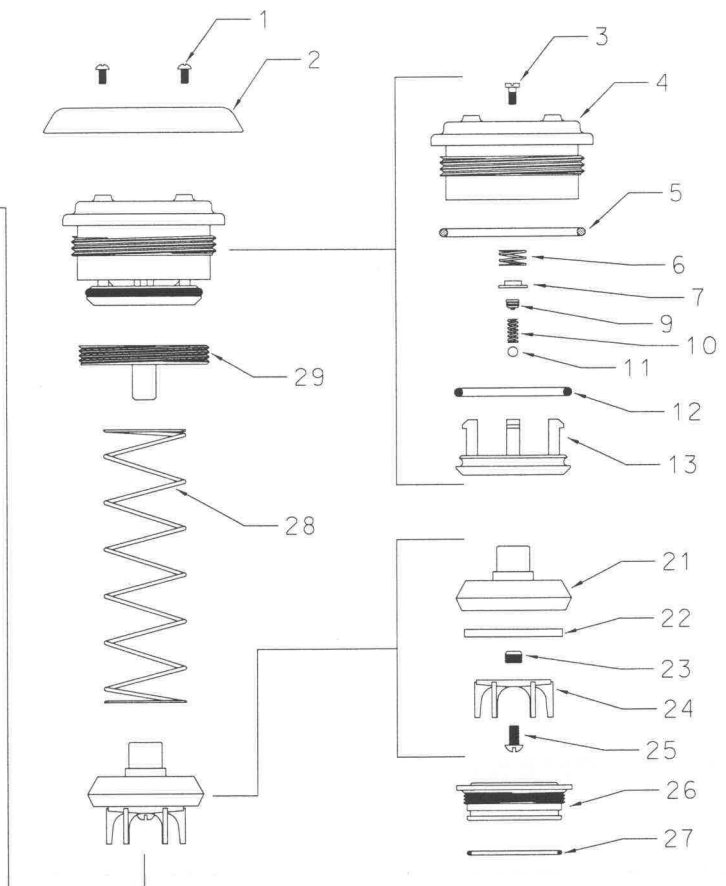

 **CONBRACO**
Industries, Inc.

SERIES 4V-500
1/2" - 2"
Pressure Type Vacuum Breaker

SERIES 4V-500

1/2" - 1 1/2" PVB

2" PVB

CONBRACO PVB SERIES PARTS LIST

ITEM NO.	DESCRIPTION	QTY	PART NUMBERS					
			1/2" PVB 4V-503-02	3/4" PVB 4V-504-02	1" PVB 4V-505-02	1-1/4" PVB 4V-506-02	1-1/2" PVB 4V-507-02	2" PVB 4V-508-02
1	Canopy Screw	2	B-2309-00	B-2309-00	B-2309-00	B-1864-00	B-1864-00	B-1864-00
2	Canopy	1	F-3129-08	F-3129-08	F-3129-08	E-2234-08	E-2234-08	E-2787-00
3	Cap Screw	1	B-2308-00	B-2308-00	B-2308-00	B-2308-00	B-2308-00	B-2308-00
4	Cap	1	F-3133-00	F-3133-00	F-3133-00	F-3197-00	F-3197-00	F-3237-00
5	Cap O-Ring	1	D-3650-00	D-3650-00	D-3650-00	D-3821-00	D-3821-00	D-3906-00
6	Cap Spring	1	A-2147-00	A-2147-00	A-2147-00	A-1969-00	A-1969-00	A-1969-00
7	Cap Washer	1	E-2417-00	E-2417-00	E-2417-00	E-2479-00	E-2479-00	E-2479-00
8	Cap Nut	1	C-1594-00	C-1594-00	C-1594-00	C-1991-00	C-1991-00	N/A
9	Freeze Plug	1	K-3825-06	K-3825-06	K-3825-06	K-3825-06	K-3825-06	K-3825-06
10	Freeze Spring	1	A-1968-00	A-1968-00	A-1968-00	A-1968-00	A-1968-00	A-1968-00
11	Freeze Ball	1	I-6183-00	I-6183-00	I-6183-00	I-6183-00	I-6183-00	I-6183-00
12	Float O-Ring	1	D-3649-00	D-3649-00	D-3649-00	D-3650-00	D-3650-00	D-2040-00
13	Float	1	K-3815-00	K-3815-00	K-3815-00	K-3900-00	K-3900-00	K-3957-00
14	Check Valve	1	F-3135-00	F-3135-00	F-3134-00	F-3230-00	F-3230-00	N/A
15	PVB Body	1	Q-5541-05	Q-5542-05	Q-5540-05	Q-5607-05	Q-5608-05	Q-5646-05
16	Test Cock	2	78-257-01	78-257-01	78-257-01	78-258-01	78-258-01	78-258-01
17	Ball Valve	2	7B-103-31	7B-104-31	7B-105-31	7B-106-31	7B-107-31	7B-108-31
18	Check Valve O-Ring	1	N/A	N/A	N/A	D-3895-00	D-3895-00	N/A
19	Check Valve Retainer	1	N/A	N/A	N/A	F-3747-00	F-3747-00	N/A
20	Retainer O-Ring	1	N/A	N/A	N/A	D-2039-00	D-2039-00	N/A
21	Disc Retainer	1	N/A	N/A	N/A	N/A	N/A	K-4348-00
22	Seat Disc	1	N/A	N/A	N/A	N/A	N/A	D-4454-00
23	Plug	1	N/A	N/A	N/A	N/A	N/A	K-4349-06
24	Check Valve Guide	1	N/A	N/A	N/A	N/A	N/A	E-2242-00
25	Check Valve Screw	1	N/A	N/A	N/A	N/A	N/A	B-1878-00
26	Replaceable Seat	1	N/A	N/A	N/A	N/A	N/A	F-3748-00
27	Seat O-Ring	1	N/A	N/A	N/A	N/A	N/A	D-2556-00
28	Check Valve Spring	1	N/A	N/A	N/A	N/A	N/A	A-1701-00
29	Disc Retainer Guide	1	N/A	N/A	N/A	N/A	N/A	L-6162-00
	Check Valve Repair Kit (1/2"-1": Items 5 & 14) (1 1/4"-1 1/2": Items 5,14,18-20)	1	4V-500-01	4V-500-01	4V-500-02	4V-500-06	4V-500-06	N/A
	Check Valve & Seat Repair Kit (Items 21-27)	1	N/A	N/A	N/A	N/A	N/A	4V-500-07
	Cap & Float Ass'y Repair Kit (Items 3-13)	1	4V-500-03	4V-500-03	4V-500-03	4V-500-05	4V-500-05	4V-500-09