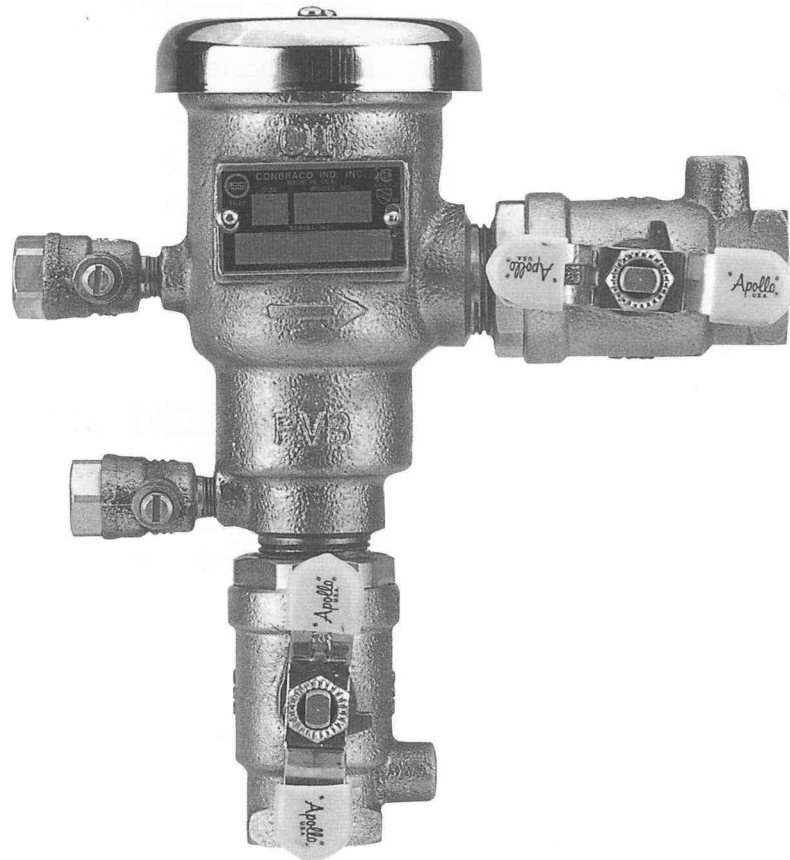

 **CONBRACO**
Industries, Inc.

SERIES 4V-500
1/2" - 2"
Pressure Type Vacuum Breaker

SERIES 4V-500

1/2" - 1 1/2" PVB

2" PVB

CONBRACO PVB SERIES PARTS LIST

ITEM NO.	DESCRIPTION	QTY	PART NUMBERS					
			1/2" PVB 4V-503-02	3/4" PVB 4V-504-02	1" PVB 4V-505-02	1-1/4" PVB 4V-506-02	1-1/2" PVB 4V-507-02	2" PVB 4V-508-02
1	Canopy Screw	2	B-2309-00	B-2309-00	B-2309-00	B-1864-00	B-1864-00	B-1864-00
2	Canopy	1	F-3129-08	F-3129-08	F-3129-08	E-2234-08	E-2234-08	E-2787-00
3	Cap Screw	1	B-2308-00	B-2308-00	B-2308-00	B-2308-00	B-2308-00	B-2308-00
4	Cap	1	F-3133-00	F-3133-00	F-3133-00	F-3197-00	F-3197-00	F-3237-00
5	Cap O-Ring	1	D-3650-00	D-3650-00	D-3650-00	D-3821-00	D-3821-00	D-3906-00
6	Cap Spring	1	A-2147-00	A-2147-00	A-2147-00	A-1969-00	A-1969-00	A-1969-00
7	Cap Washer	1	E-2417-00	E-2417-00	E-2417-00	E-2479-00	E-2479-00	E-2479-00
8	Cap Nut	1	C-1594-00	C-1594-00	C-1594-00	C-1991-00	C-1991-00	N/A
9	Freeze Plug	1	K-3825-06	K-3825-06	K-3825-06	K-3825-06	K-3825-06	K-3825-06
10	Freeze Spring	1	A-1968-00	A-1968-00	A-1968-00	A-1968-00	A-1968-00	A-1968-00
11	Freeze Ball	1	I-6183-00	I-6183-00	I-6183-00	I-6183-00	I-6183-00	I-6183-00
12	Float O-Ring	1	D-3649-00	D-3649-00	D-3649-00	D-3650-00	D-3650-00	D-2040-00
13	Float	1	K-3815-00	K-3815-00	K-3815-00	K-3900-00	K-3900-00	K-3957-00
14	Check Valve	1	F-3135-00	F-3135-00	F-3134-00	F-3230-00	F-3230-00	N/A
15	PVB Body	1	Q-5541-05	Q-5542-05	Q-5540-05	Q-5607-05	Q-5608-05	Q-5646-05
16	Test Cock	2	78-257-01	78-257-01	78-257-01	78-258-01	78-258-01	78-258-01
17	Ball Valve	2	7B-103-31	7B-104-31	7B-105-31	7B-106-31	7B-107-31	7B-108-31
18	Check Valve O-Ring	1	N/A	N/A	N/A	D-3895-00	D-3895-00	N/A
19	Check Valve Retainer	1	N/A	N/A	N/A	F-3747-00	F-3747-00	N/A
20	Retainer O-Ring	1	N/A	N/A	N/A	D-2039-00	D-2039-00	N/A
21	Disc Retainer	1	N/A	N/A	N/A	N/A	N/A	K-4348-00
22	Seat Disc	1	N/A	N/A	N/A	N/A	N/A	D-4454-00
23	Plug	1	N/A	N/A	N/A	N/A	N/A	K-4349-06
24	Check Valve Guide	1	N/A	N/A	N/A	N/A	N/A	E-2242-00
25	Check Valve Screw	1	N/A	N/A	N/A	N/A	N/A	B-1878-00
26	Replaceable Seat	1	N/A	N/A	N/A	N/A	N/A	F-3748-00
27	Seat O-Ring	1	N/A	N/A	N/A	N/A	N/A	D-2556-00
28	Check Valve Spring	1	N/A	N/A	N/A	N/A	N/A	A-1701-00
29	Disc Retainer Guide	1	N/A	N/A	N/A	N/A	N/A	L-6162-00
	Check Valve Repair Kit (1/2"-1": Items 5 & 14) (1 1/4"-1 1/2": Items 5,14,18-20)	1	4V-500-01	4V-500-01	4V-500-02	4V-500-06	4V-500-06	N/A
	Check Valve & Seat Repair Kit (Items 21-27)	1	N/A	N/A	N/A	N/A	N/A	4V-500-07
	Cap & Float Ass'y Repair Kit (Items 3-13)	1	4V-500-03	4V-500-03	4V-500-03	4V-500-05	4V-500-05	4V-500-09